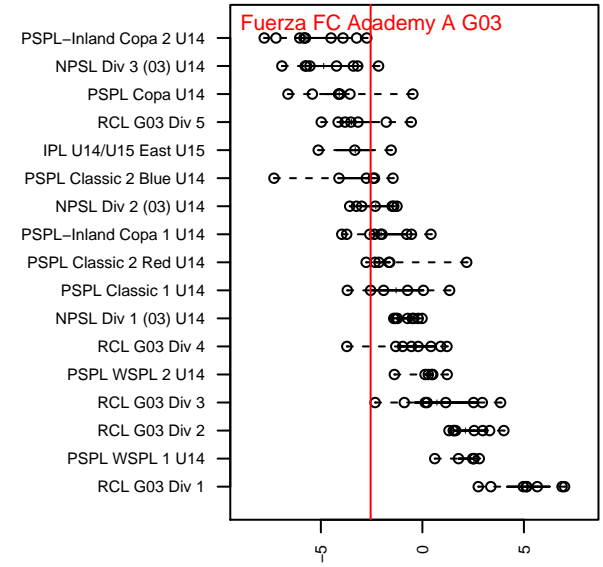

Fuerza FC Academy A G03

Fuerza FC
 Marysville, WA
 G03 total strength=942
 attack=1.67 defense=1.6
 fall league = PSPL Classic 1 U14
 spr league = Spr PSPL Classic 1 West U14

alt names used:
 Fuerza FC Academy G03/04
 FUERZA FC ACADEMY G2003/04 (WA)
 FUERZA FCFUERZA FC ACADEMY GU12
 Fuerza FC Academy G03/04
 FUERZA FC ACADEMY G2003/04 (WA)

Venues played:
 2016 Snohomish United Invt Silver
 2016 Bigfoot Silver U14
 2016 PSPL Classic 1 U14
 2016 Spr PSPL Classic 1 West U14
 2016 WA Cup U14 Silver U14

Fuerza FC Academy A G03
 Dots are actual minus expected GF (blue circles) and GA (red triangles).
 Blue line is smoothed change in attack strength. Red is smoothed change in defense strength.

**attack and defense variance (black dot)
relative to other teams
and top 10 in region**

**attack and defense rating
relative to others at age
and all opponents in last 13 months**

Performance relative to 13 month average